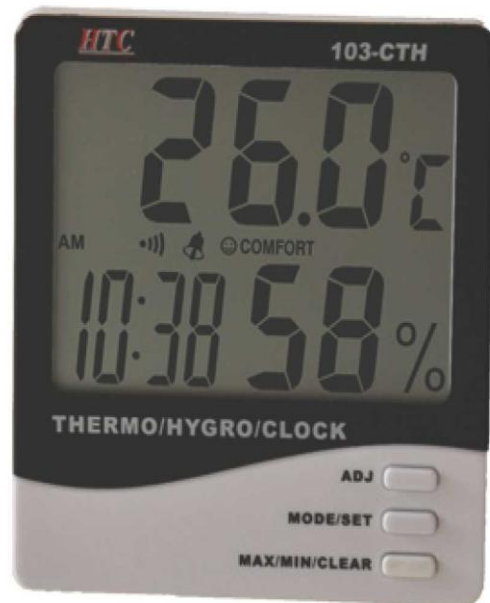

Thermo-Hygrometer

103-CTH / 411-CTH

HTCTM
INSTRUMENTS

103-CTH

Big Display Thermo / Hygrometer with Clock large 2 line LCD display.

- Temperature Range : $-50^{\circ}\text{C} \sim 70^{\circ}\text{C}$ ($-58^{\circ}\text{F} \sim 158^{\circ}\text{F}$)
- Temp. Accuracy : $\pm 0.5^{\circ}\text{C}$ ($0^{\circ}\text{C} \sim 40^{\circ}\text{C}$) or $\pm 1\%$
- Humidity Range : 10% ~ 99% RH
- Humidity Accuracy : $\pm 3\%$ RH (50% ~ 80%) or $\pm 5\%$
- Battery: AAA 1.5V.
- Time / Temp / Humidity indicate.
- Temp. Reading for $^{\circ}\text{F}$ & $^{\circ}\text{C}$.
- MAX and MIN Temperature and Humidity Memory.
- Calendar with Alarm Clock.

411-CTH

THERMO / HYGROMETER with CLOCK

- Environment Comfort Display : "COMFORT", "WET", "DRY"
- Temperature Range : $-20^{\circ}\text{C} \sim 70^{\circ}\text{C}$ ($-4^{\circ}\text{F} \sim 158^{\circ}\text{F}$)
- Accuracy : $\pm 1^{\circ}\text{C}$ (1.8°F)
- Humidity Range : 10% ~ 90%RH
- Humidity Accuracy : $\pm 5\%$
- Battery : AAA 1.5V
- Time / Temp / Humidity indicate
- Temp. reading for $^{\circ}\text{F}$ & $^{\circ}\text{C}$
- MAX and MIN Temperature and Humidity Memory
- Calendar with Alarm Clock